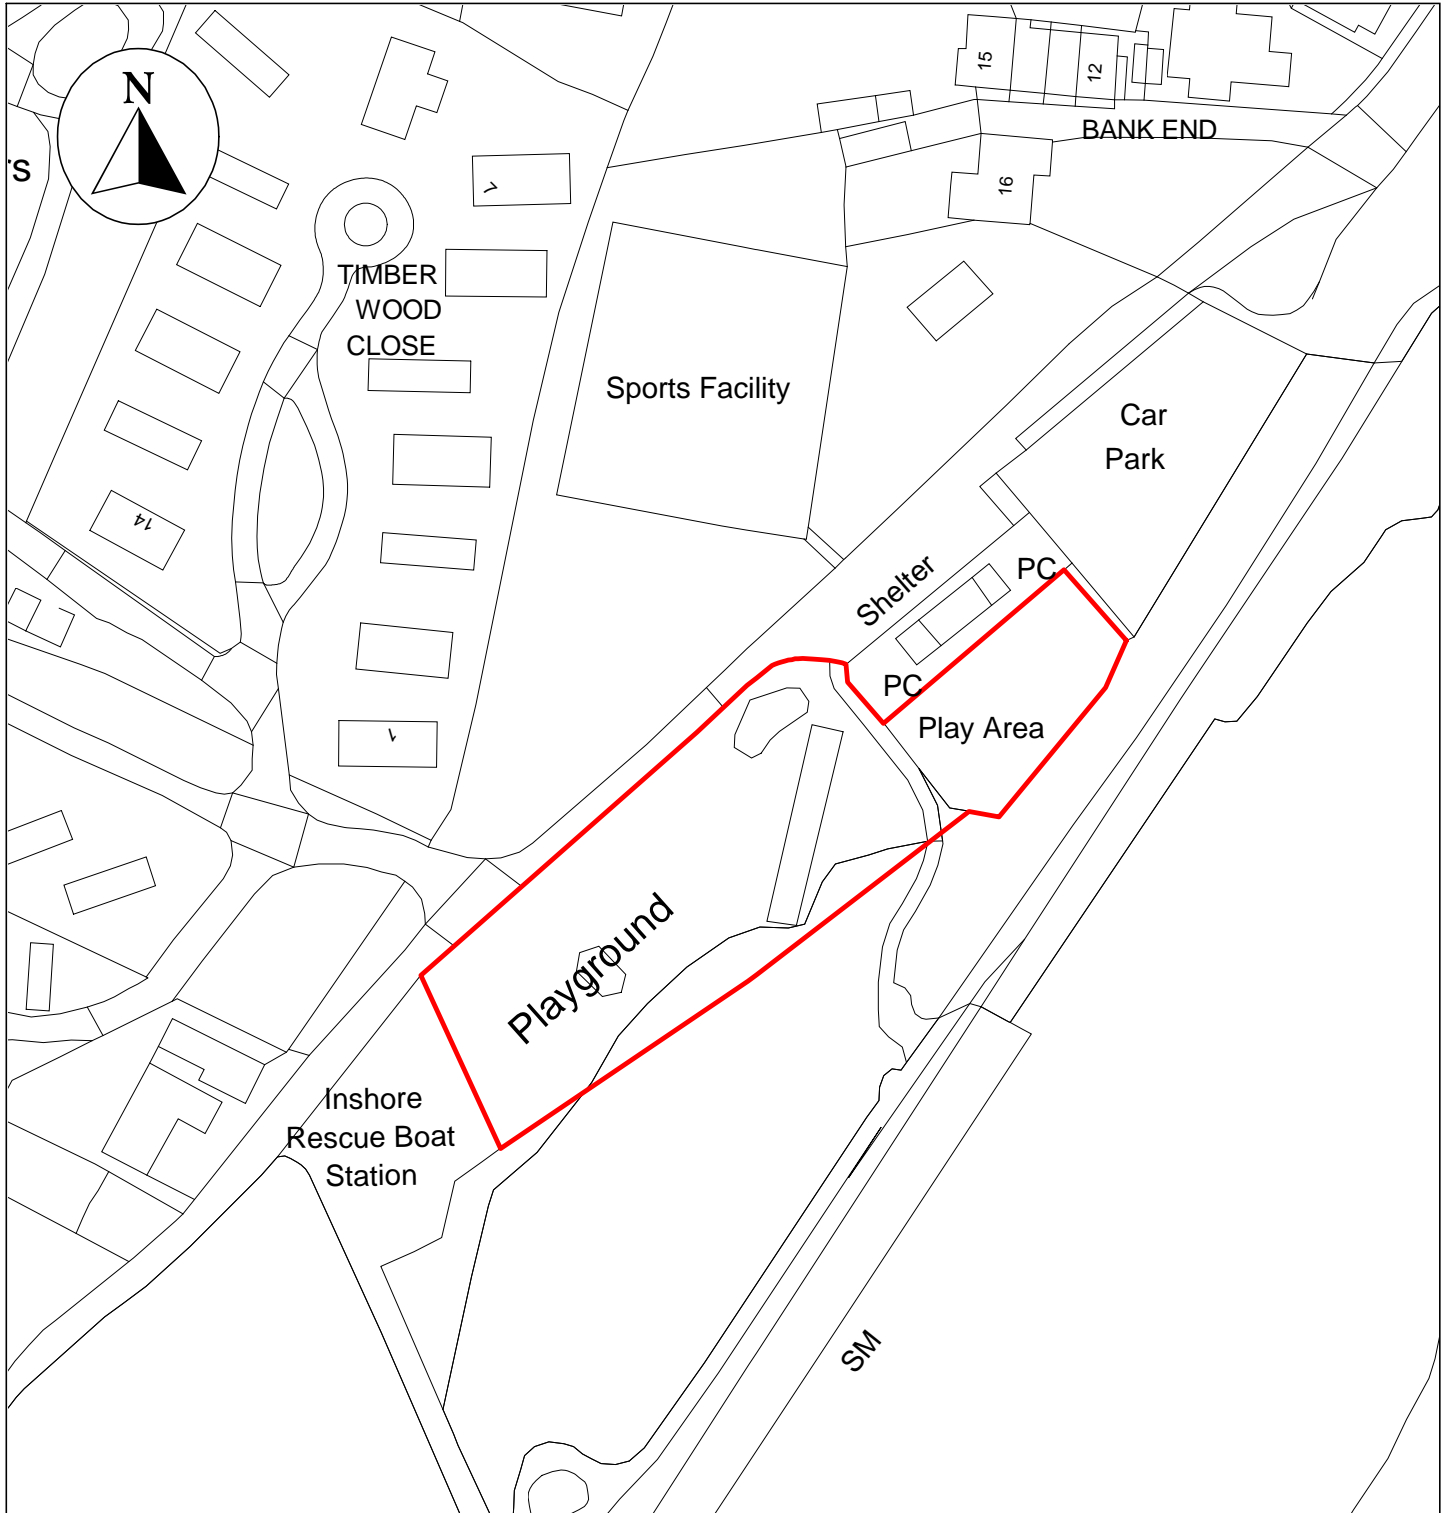

Public Space Protection Order Cumberland Council 2024

ANTI-SOCIAL BEHAVIOUR CRIME AND
POLICING ACT 2014

Land at Haverigg, Millom, LA18 4GY

Neighbourhoods
Education and Enforcement
Allerdale House
Workington
CA14 3YJ

Scale: 1 : 1,000
Date: February 2024

©crown copyright database rights 2024
ordnance survey AC0000861732